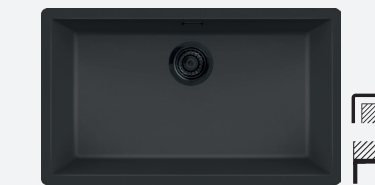

NEW YORK 40x40 GOLD II
Cabinet size 500 mm
Depth 180 mm
Sink unit dimensions 403 x 403 mm
Total dimensions 440 x 440 mm
Article number **R38734**

NEW YORK 40x40 GUN METAL II
Cabinet size 500 mm
Depth 180 mm
Sink unit dimensions 403 x 403 mm
Total dimensions 440 x 440 mm
Article number **R38710**

Available from January 2025

VERONA 40 NERO BLACK
Cabinet size 450 mm
Depth 200 mm
Sink unit dimensions 400 x 400 mm
Total dimensions 456 x 456 mm
Article number **R40287**

VERONA 50 NERO BLACK
Cabinet size 600 mm
Depth 200 mm
Sink unit dimensions 500 x 400 mm
Total dimensions 556 x 456 mm
Article number **R40294**